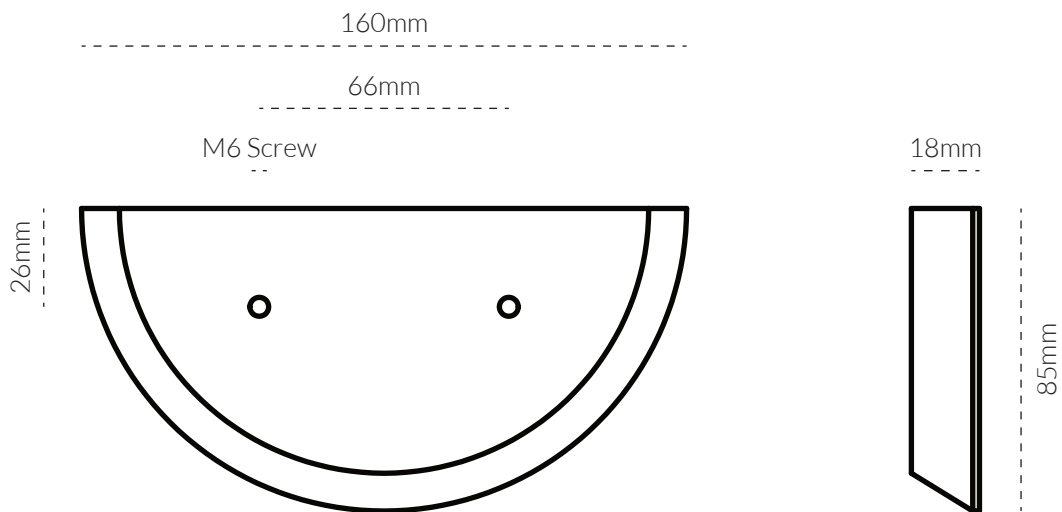

## ARC MARBLE 160MM

TECH SPEC

### SPECIFICATIONS

FINISH	SKU	FIXINGS ALSO INCLUDED
 Black Marble	<b>ARC-BLK-160</b>	 <ul style="list-style-type: none"><li>- 4x M6 * 25mm Hex Screw</li><li>- 4x M6 * 40mm Hex Screw</li></ul>
 Carrara Marble	<b>ARC-CARR-160</b>	
 Tundra Grey	<b>ARC-TUND-160</b>	
 Callacatta Viola	<b>ARC-VIO-160</b>	
 Travertine	<b>ARC-TRAV-160</b>	